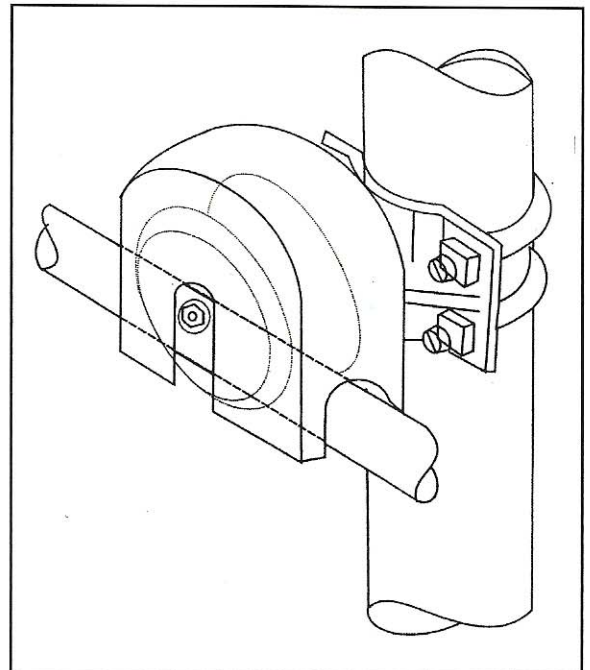

ARUYIL

CANTILEVER ROLLER

DUCTILE IRON BRACKET

PRESSED FIT SHAFT

SUPREME WITH GUARD

SAFETY

- Pre-assembled guard
- Guard made from 18 gauge galvanized sheet & painted for long life

EASE IN OPERATION

- Grey iron wheel for smooth operation
- Double sealed ball bearings
- Maintenance free

SUPREME

1•800•677•7098

ARUYIL

CANTILEVER ROLLER

REGAL WITH GUARD

SAFETY

- Pre-assembled guard
- Guard made from 18 gauge galvanized sheet & painted for long life

EASE IN OPERATION

- Machined heavy duty polymer wheel for smooth operation
- Double sealed ball bearings
- Maintenance free
- Enhances life of electrical gate operators

REGAL

1-800-677-7098