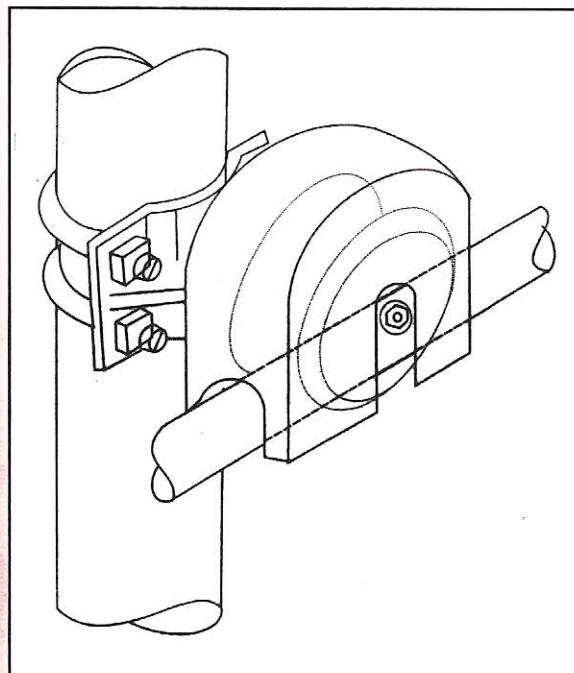

ARUYIL

CANTILEVER ROLLER

DUCTILE IRON BRACKET

PRESSED FIT SHAFT

SUPREME WITH GUARD

SAFETY

- Pre-assembled guard
- Guard made from 18 gauge galvanized sheet & painted for long life

EASE IN OPERATION

- Grey iron wheel for smooth operation
- Double sealed ball bearings
- Maintenance free

SUPREME

1•800•677•7098

ARUYIL

CANTILEVER ROLLER

REGAL WITH GUARD

SAFETY

- Pre-assembled guard
- Guard made from 18 gauge galvanized sheet & painted for long life

EASE IN OPERATION

- Machined heavy duty polymer wheel for smooth operation
- Double sealed ball bearings
- Maintenance free
- Enhances life of electrical gate operators

REGAL

1-800-677-7098