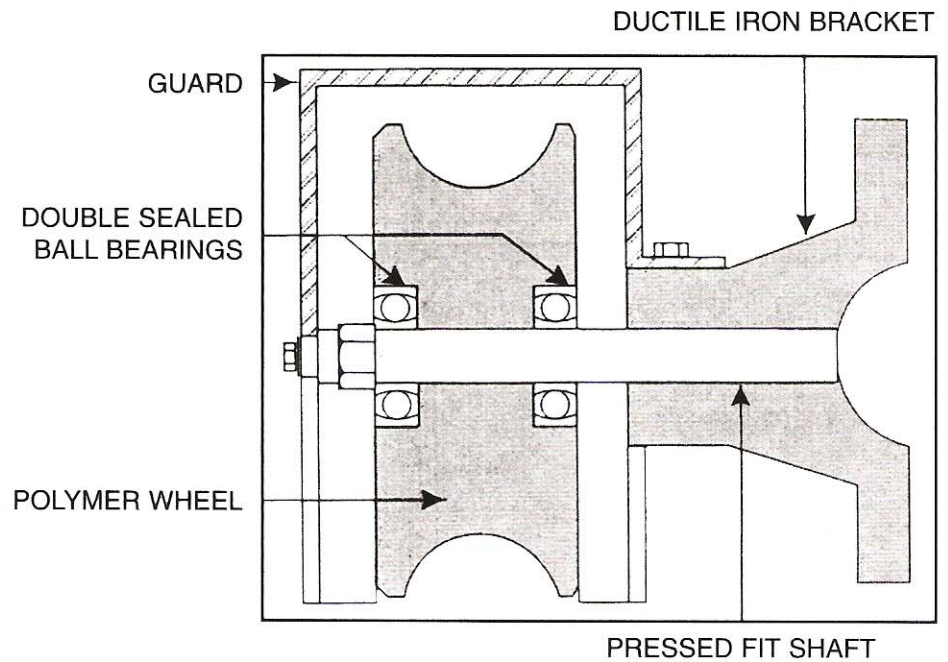

ARUYIL

CANTILEVER ROLLER

DUCTILE IRON BRACKET

PRESSED FIT SHAFT

SUPREME WITH GUARD

SAFETY

- Pre-assembled guard
- Guard made from 18 gauge galvanized sheet & painted for long life

EASE IN OPERATION

- Grey iron wheel for smooth operation
- Double sealed ball bearings
- Maintenance free

SUPREME

1•800•677•7098

ARUYIL

CANTILEVER ROLLER

REGAL WITH GUARD

SAFETY

- Pre-assembled guard
- Guard made from 18 gauge galvanized sheet & painted for long life

EASE IN OPERATION

- Machined heavy duty polymer wheel for smooth operation
- Double sealed ball bearings
- Maintenance free
- Enhances life of electrical gate operators

REGAL

1-800-677-7098