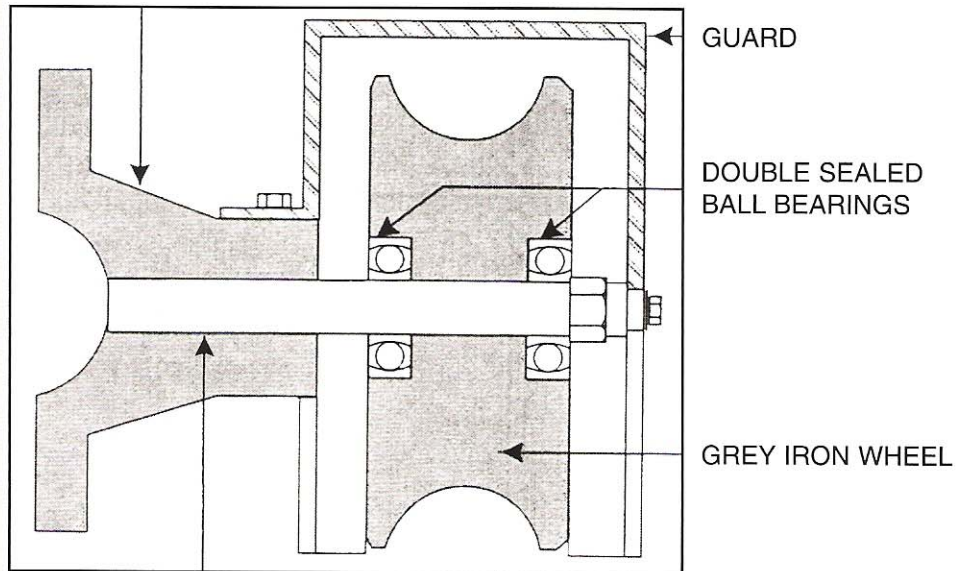

ARUYIL

CANTILEVER ROLLER

DUCTILE IRON BRACKET

PRESSED FIT SHAFT

SUPREME WITH GUARD

SAFETY

- Pre-assembled guard
- Guard made from 18 gauge galvanized sheet & painted for long life

EASE IN OPERATION

- Grey iron wheel for smooth operation
- Double sealed ball bearings
- Maintenance free

SUPREME

1•800•677•7098

ARUYIL

CANTILEVER ROLLER

REGAL WITH GUARD

SAFETY

- Pre-assembled guard
- Guard made from 18 gauge galvanized sheet & painted for long life

EASE IN OPERATION

- Machined heavy duty polymer wheel for smooth operation
- Double sealed ball bearings
- Maintenance free
- Enhances life of electrical gate operators

REGAL

1-800-677-7098